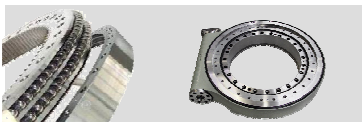

Steer better than ever – IMO Slewing Drives for steering gears

IMO, the German slewing ring manufacturer, headquartered in the north of Bavaria, has launched www.imo-steering.com. This new site provides relevant information for experts appreciating reliable and high quality components for steering gears. The compact and space-saving IMO Slew Drives can hold highest output torques and extreme moment loads while allowing for rotations of 360 degrees.

2014 the IMO Slew Drives were part of a spectacular transport: They facilitated the transport of the 16 new lock gates for the Panama Canal. Each of these gates is 30 m high, 60 m long and has a weight of around 4000 t.

Additionally to product information there is a link to watch impressive transport undertaking of the huge gates. Just go to: www.imo-steering.com.

About IMO

The IMO Group was founded 1988 and has more than 25 years experience in designing, manufacturing and supplying Slewing Rings and self-contained Slew Drives. The company is headquartered near Nuremberg in Gremsdorf, Germany. IMO has partners worldwide, a subsidiary in North Charleston, US and a representative office in Beijing. Currently worldwide more than 500 employees work for IMO.

IMO ball- and roller Slewing Rings are designed, manufactured and distributed worldwide in diameters ranging from 100 mm to 6,000 mm in a wide variety. They are used for various applications, including construction machinery, tunnelling & mining, ship building, conveyor & transportation systems and medical technology. Additionally, IMO is a leading supplier of blade, yaw and main bearings for on- and offshore wind turbines, and even provides blade bearings for a tidal stream system.

IMO Slew Drives consist of a ball or roller Slewing Ring, a drive train, and a completely enclosed and sealed housing. They are used for steering equipment such as gantry cranes and heavy-duty transporters, manlift platforms, turntables, agriculture & forestry and many more.

PR-Contact:

Andrea Meissner Tel. +49 9193 6395-1188, marketing@imo.de
IMO GmbH & Co. KG, Imostr. 1, 91350 Gremsdorf, Tel. +49 9193 6395-0
www.imo.de