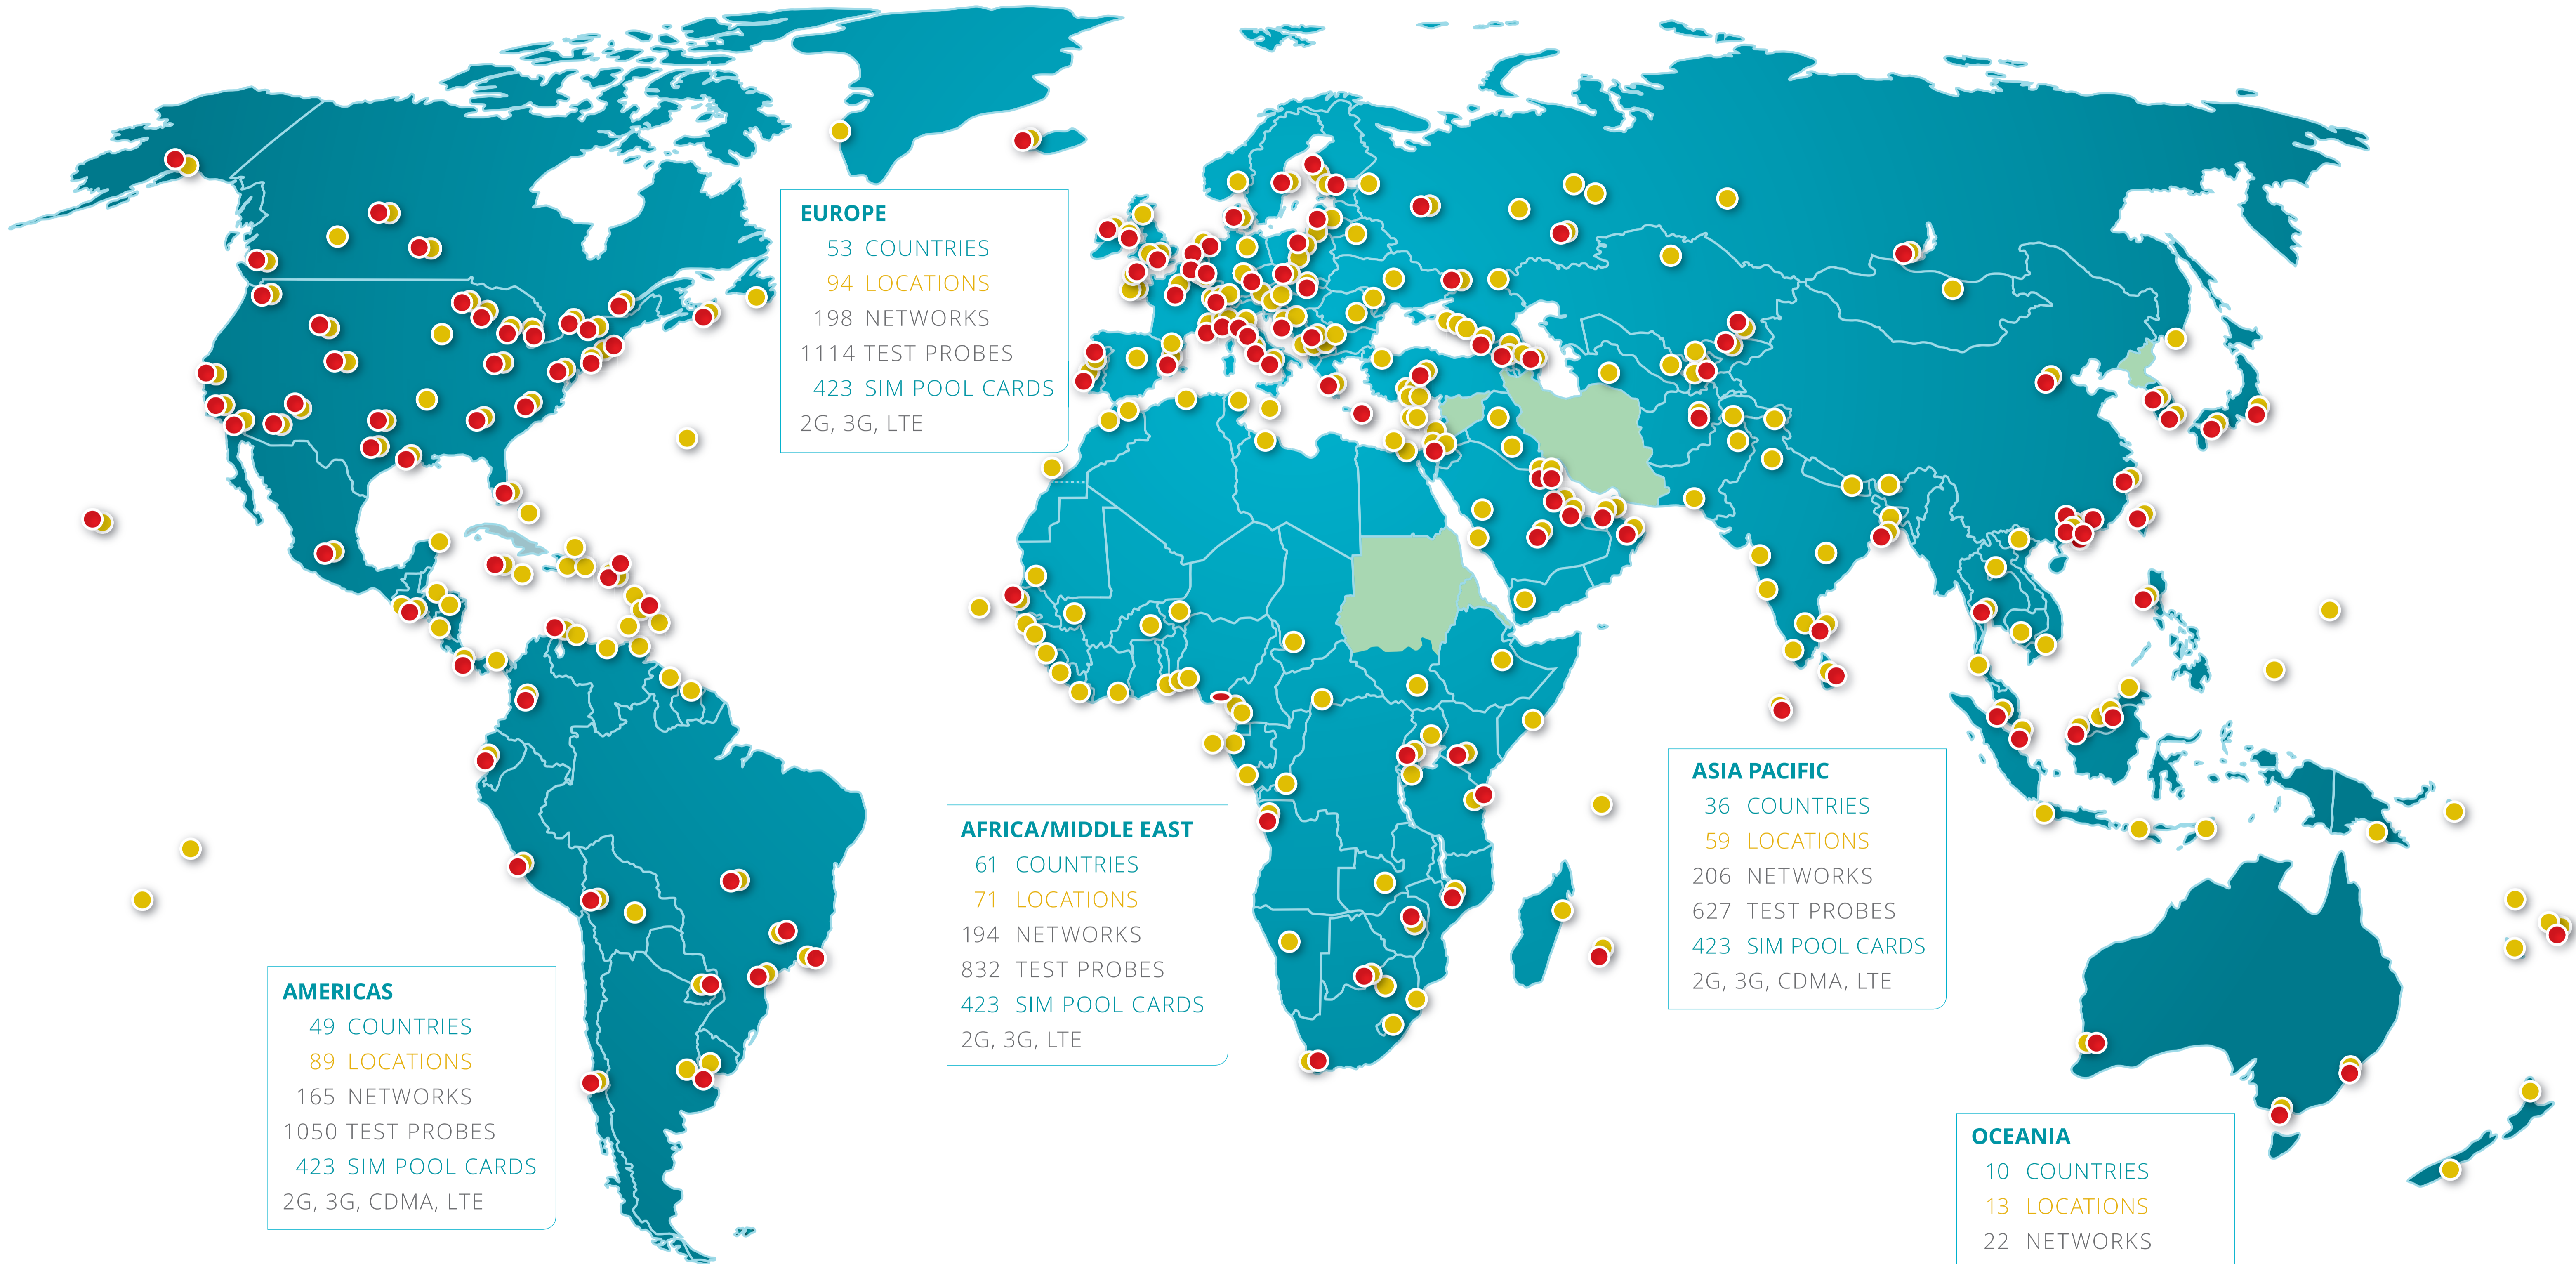

# GlobalRoamer Footprint

**AMERICAS**  
49 COUNTRIES  
89 LOCATIONS  
165 NETWORKS  
1050 TEST PROBES  
423 SIM POOL CARDS  
2G, 3G, CDMA, LTE

**EUROPE**  
53 COUNTRIES  
94 LOCATIONS  
198 NETWORKS  
1114 TEST PROBES  
423 SIM POOL CARDS  
2G, 3G, LTE

**AFRICA/MIDDLE EAST**  
61 COUNTRIES  
71 LOCATIONS  
194 NETWORKS  
832 TEST PROBES  
423 SIM POOL CARDS  
2G, 3G, LTE

**ASIA PACIFIC**  
36 COUNTRIES  
59 LOCATIONS  
206 NETWORKS  
627 TEST PROBES  
423 SIM POOL CARDS  
2G, 3G, CDMA, LTE

**OCEANIA**  
10 COUNTRIES  
13 LOCATIONS  
22 NETWORKS  
108 TEST PROBES  
423 SIM POOL CARDS  
2G, 3G, CDMA, LTE

209 COUNTRIES

423 POOL SIM CARDS from

326 LOCATIONS

374 DIFFERENT OPERATORS

785 NETWORKS

- GlobalRoamer Country
- GlobalRoamer Location
- LTE / CSFB Location

\*Map includes GlobalRoamer Q2 rollout plan

April 2016