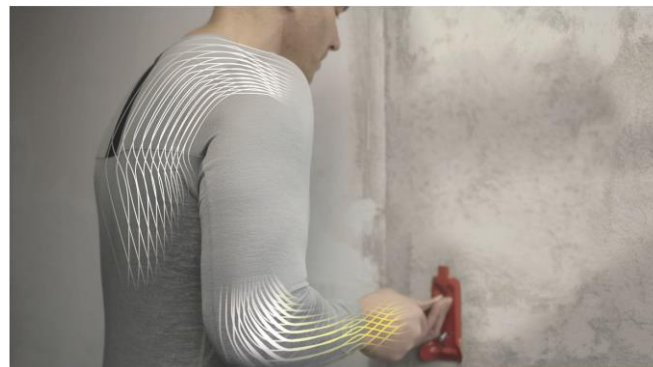

Image caption

The developed handle sizes provide perfectly correlated handle lengths and diameters to create unrivalled ergonomic use.