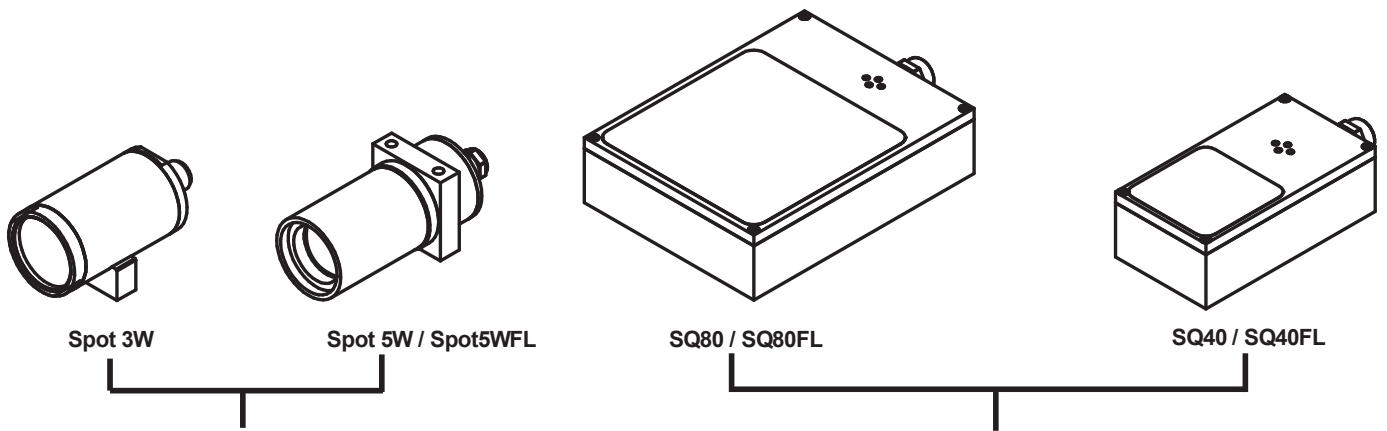

LUMIMAX[®] Mounting Solution for Baumer VeriSens XC-Serie

LMA-Spot3W/5W LUMIMAX[®] mounting adapter Spot3W / Spot5W/FL

LMA-SQ40/80 LUMIMAX[®] mounting adapter SQ40/FL SQ80/FL