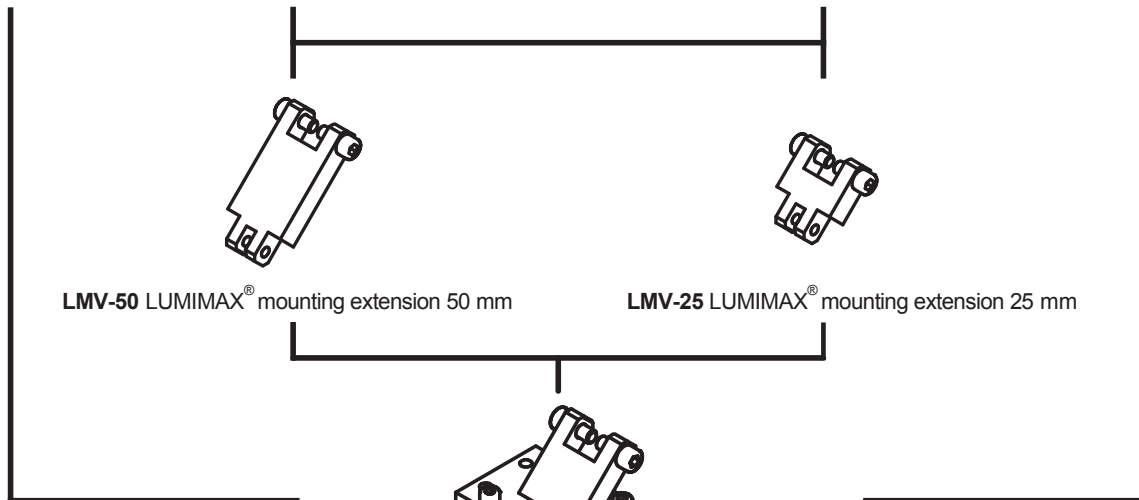

LUMIMAX® Mounting Solution for Siemens Simatic MV440

LMA-Spot3W/5W LUMIMAX® mounting adapter Spot3W / Spot5W/FL

LMA-SQ40/80 LUMIMAX® mounting adapter SQ40/FL SQ80/FL

LMP-MV440 LUMIMAX® mounting plate for Siemens Simatic MV440