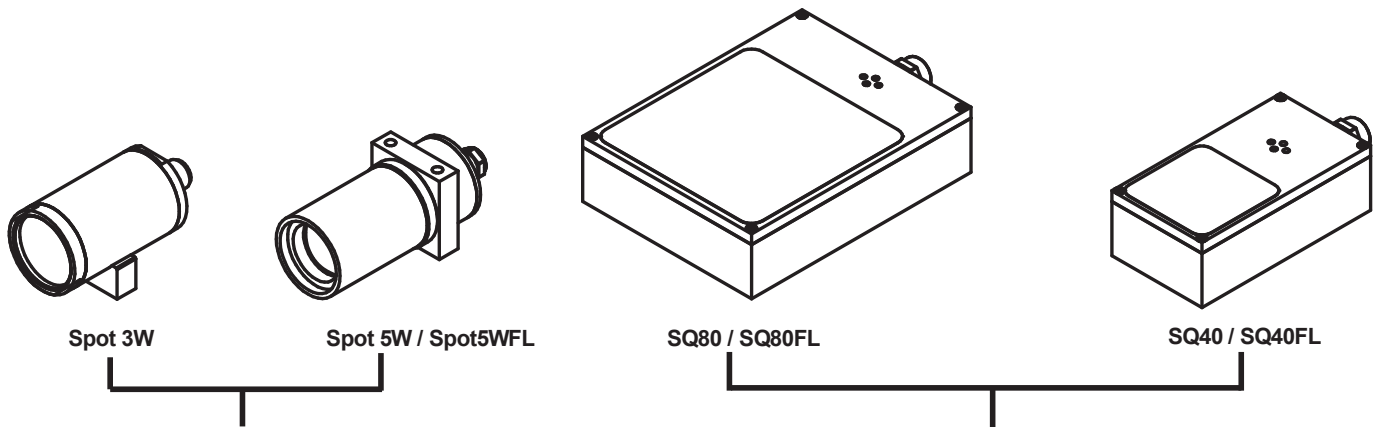

LUMIMAX® Mounting Solution for Siemens Simatic MV440

LMA-Spot3W/5W LUMIMAX® mounting adapter Spot3W / Spot5W/FL

LMA-SQ40/80 LUMIMAX® mounting adapter SQ40/FL SQ80/FL

LMP-MV440 LUMIMAX® mounting plate for Siemens Simatic MV440